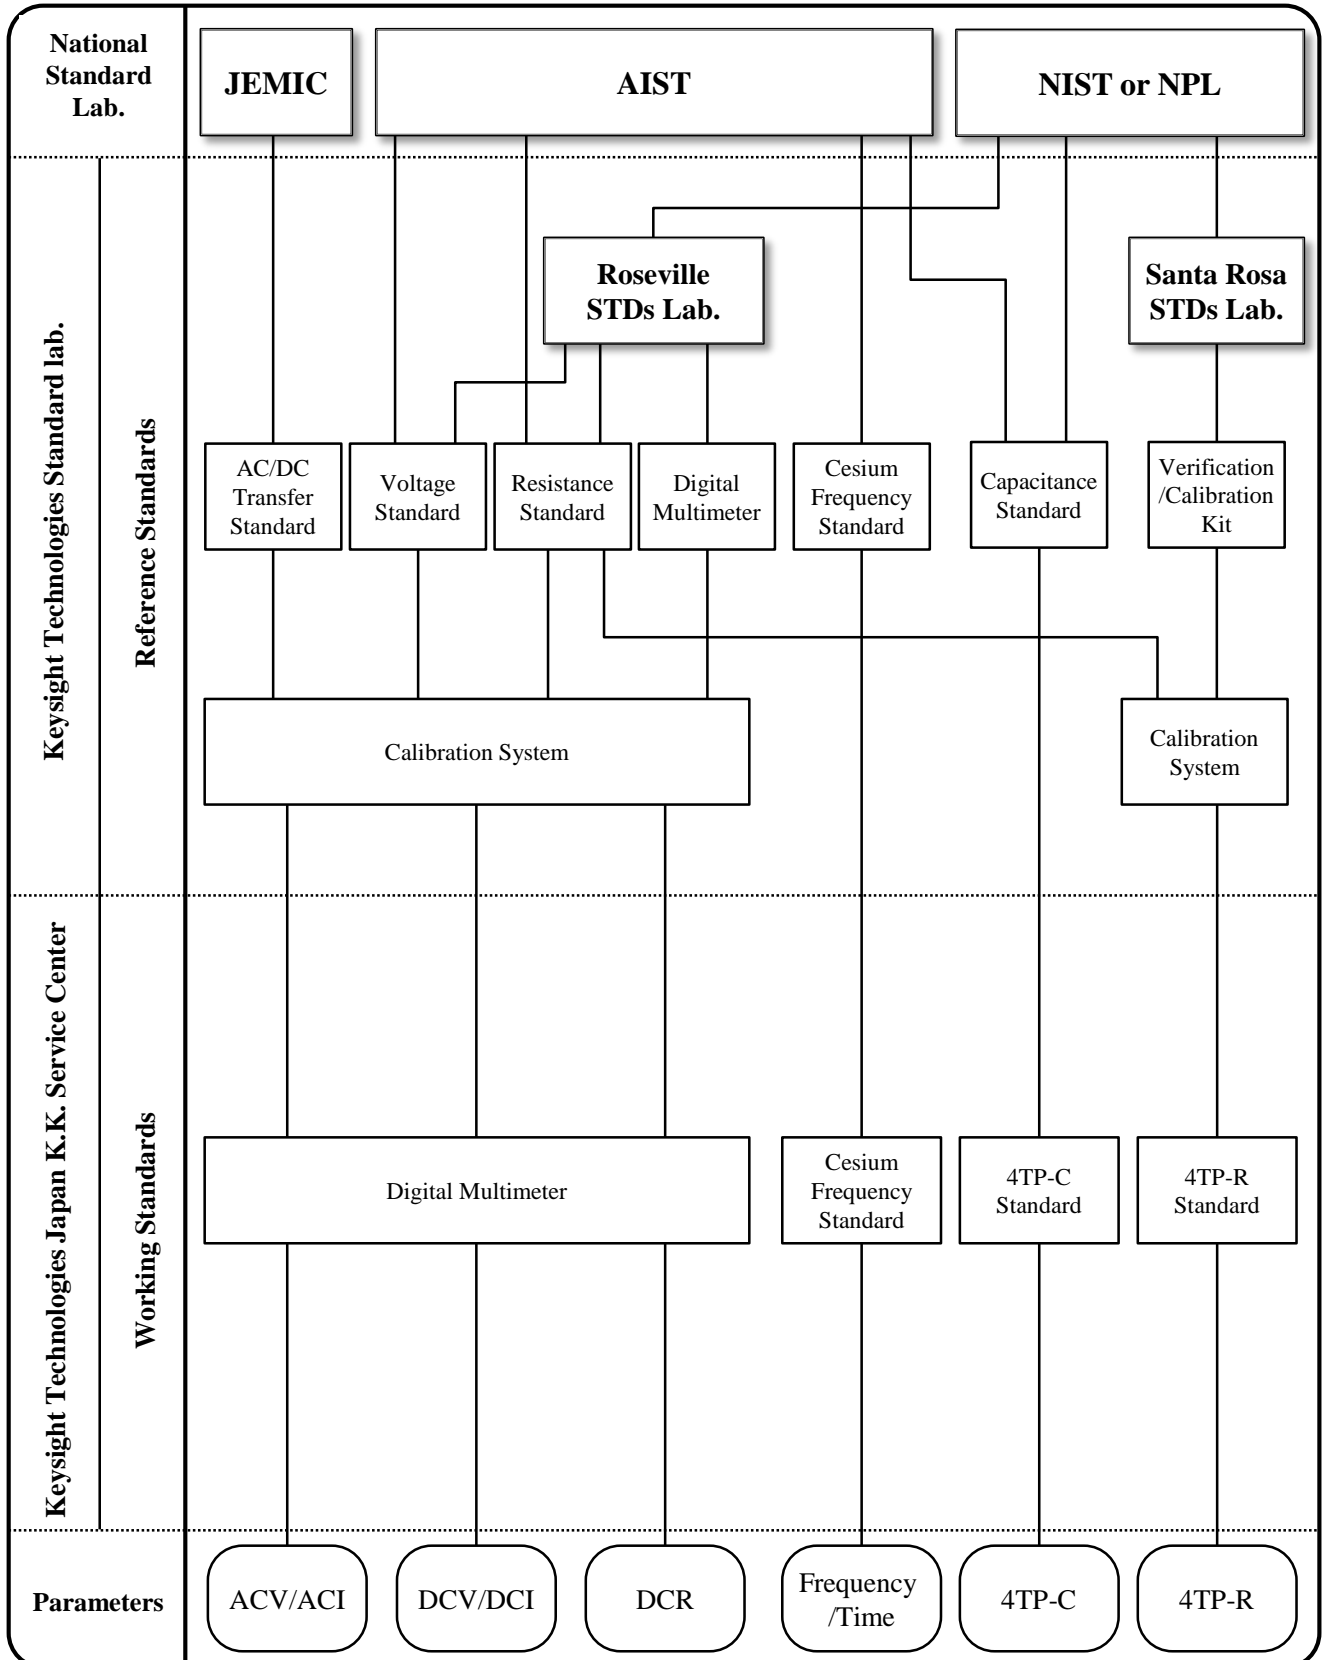

Keysight Technologies Japan K.K.
Service Center
Traceability Chart

AIST
 JEMIC
 NIST
 NPL
 Loveland STDs Lab.
 Santa Rosa STDs Lab.

Advanced Industrial Science and Technology
 Japan Electric Meters Inspection Corporation
 National Institute of Standards and Technology(USA)
 National Physical Laboratory(UK)
 Keysight Technologies Loveland Standard Lab.
 Keysight Technologies Santa Rosa Standard Lab.

**Keysight Technologies Japan K.K.
Service Center
Traceability Chart**

AIST
METAS
NIST
PTB
NPL
Santa Rosa STDs Lab.
Roseville STDs Lab.
Boeblingen STDs Lab.
El Segundo STDs Lab.

Advanced Industrial Science and Technology
Federal Office of Metrology (Swiss)
National Institute of Standards and Technology(USA)
Physikalisch-Technische Bundesanstalt(Germany)
National Physical Laboratory(UK)
Keysight Technologies Santa Rosa Standard Lab.
Keysight Technologies Roseville Standard Lab.
Keysight Technologies Boeblingen Standard Lab.
Keysight Technologies El Segundo Standard Lab.